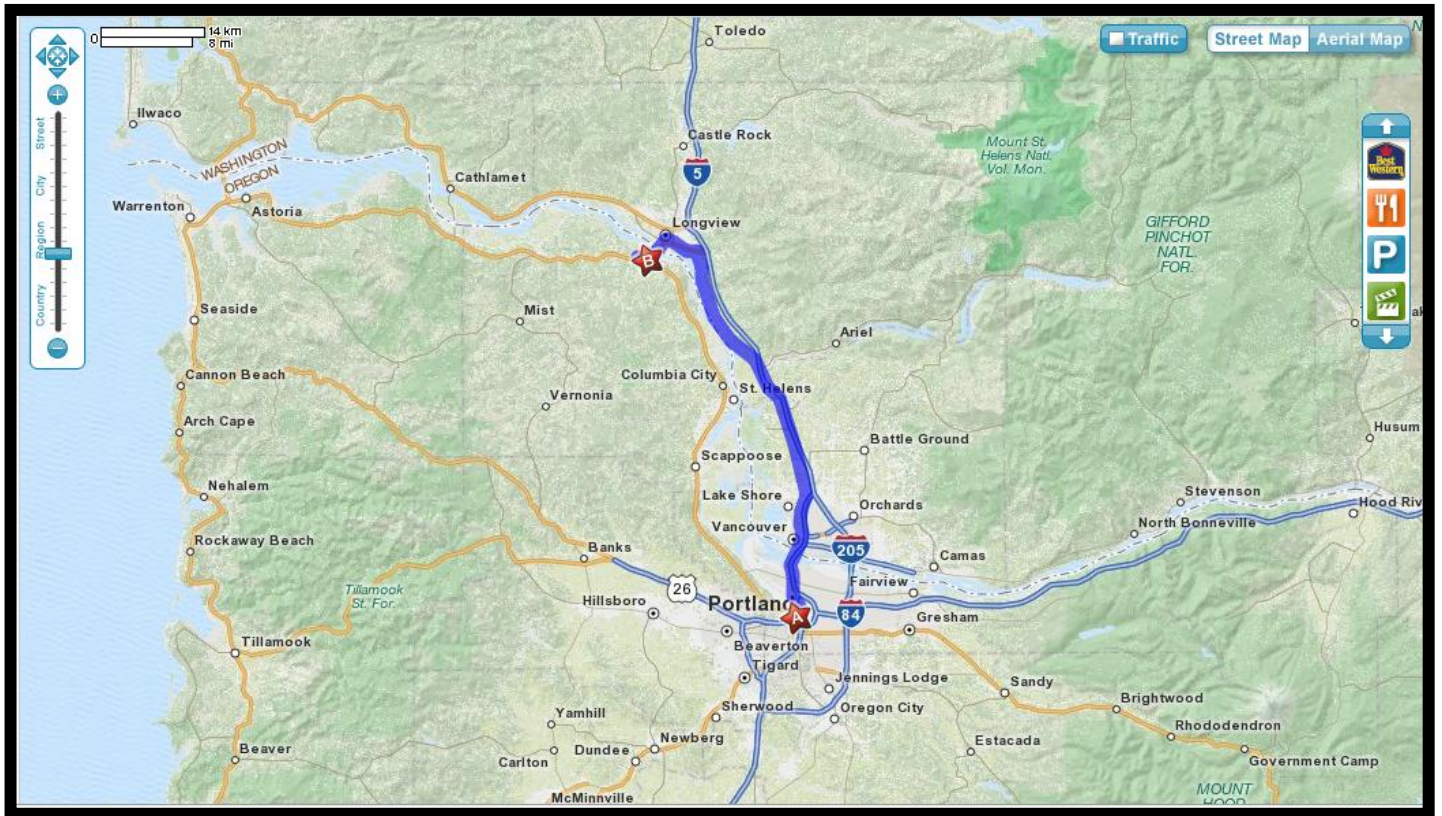

Driving Directions from downtown Portland, Oregon to Rainier Jr/Sr. High School

Click [here](#) for map and instructions from MapQuest.